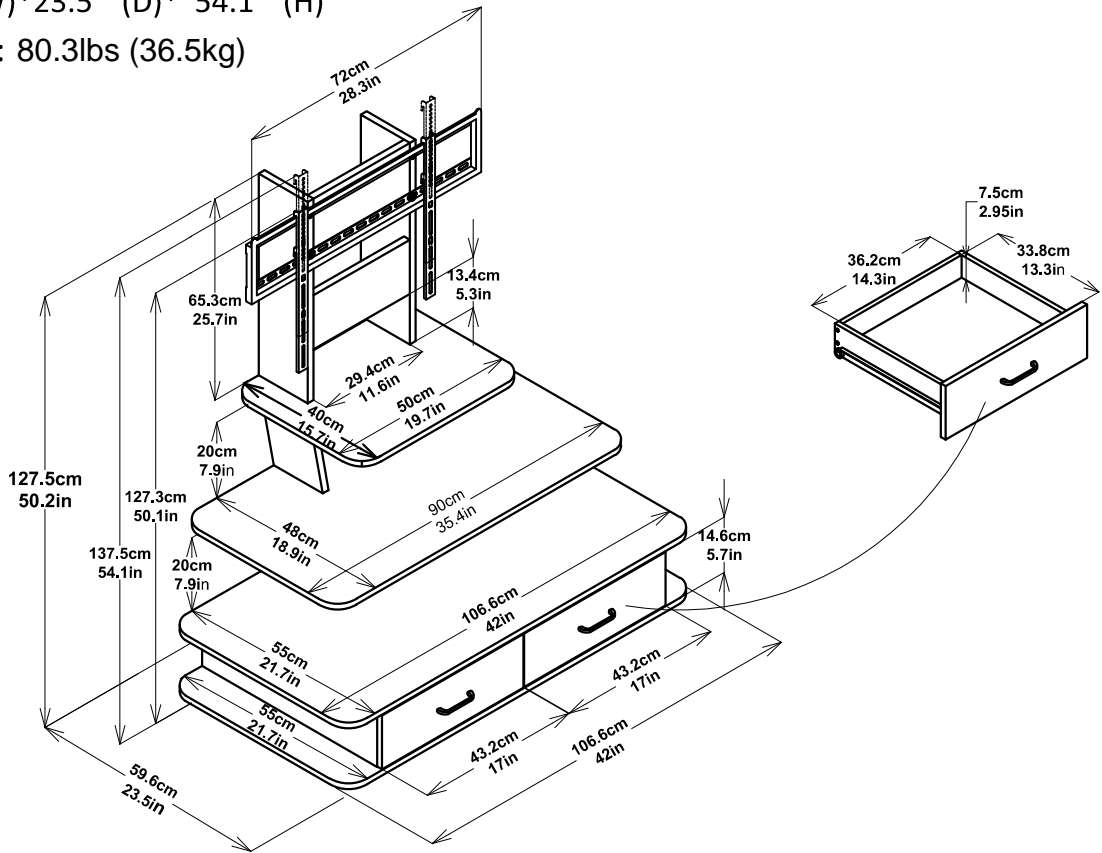

# 70in Galaxy TV Stand with Drawer

Model Number:

1762096PCOM, 1762196PCOM

## OVERALL PRODUCT SIZE(in inches)

TV Stand: 42" (W)\*23.5" (D)\* 54.1" (H)

Unit Net Weight: 80.3lbs (36.5kg)

## MAXIMUM WEIGHT CAPACITIES

WARNING LABEL  
Etiqueta de Advertencia

Accommodates most flat panel  
TVs up to 70",  
105 lbs./47.7kgs MAX.  
Se ajusta a la mayoría de las  
televisiones de pantalla plana  
de hasta 70",  
105 lbs./47.7kgs.